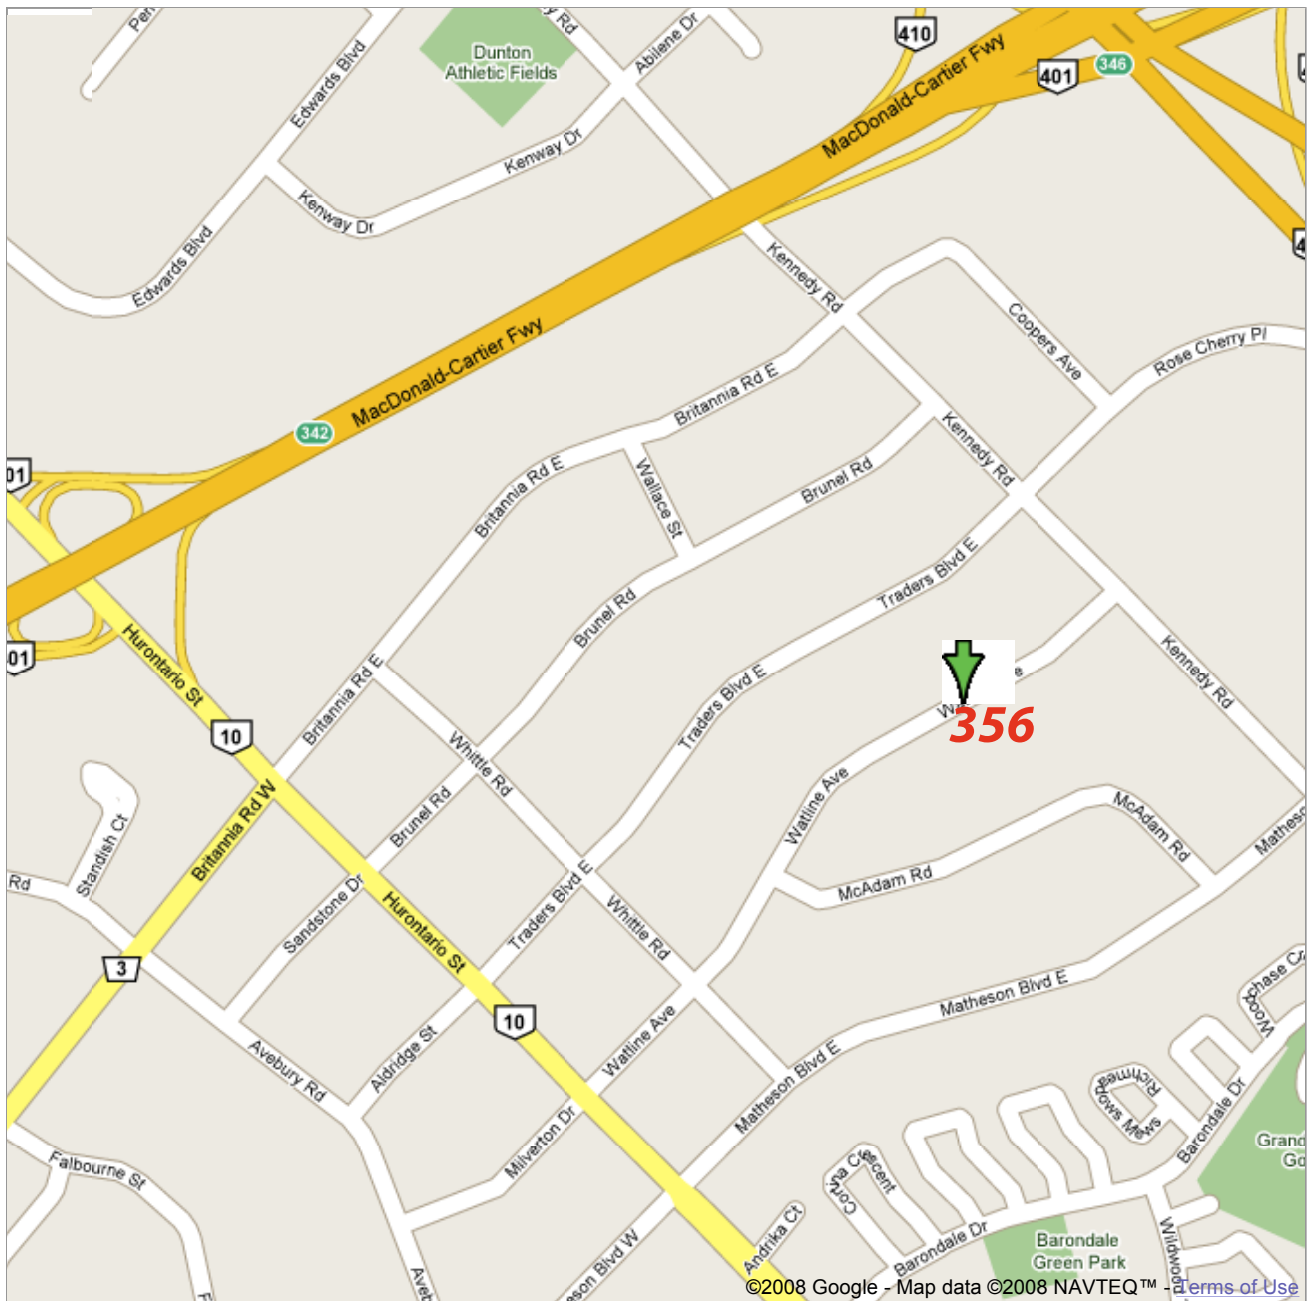

356 Watline Ave. Mississauga, ON L4Z 1X2

Toll-Free: 1-888-973-5328 (973-5328)

Local: 905-890-1567

www.select-canada.com

Directions:

- 401 to Hwy 10 South (Hurontario)
- South on Hurontario to Watline Ave.
- Turn left (east) on Watline Ave.
- Select Canada is 1 km on right (south)